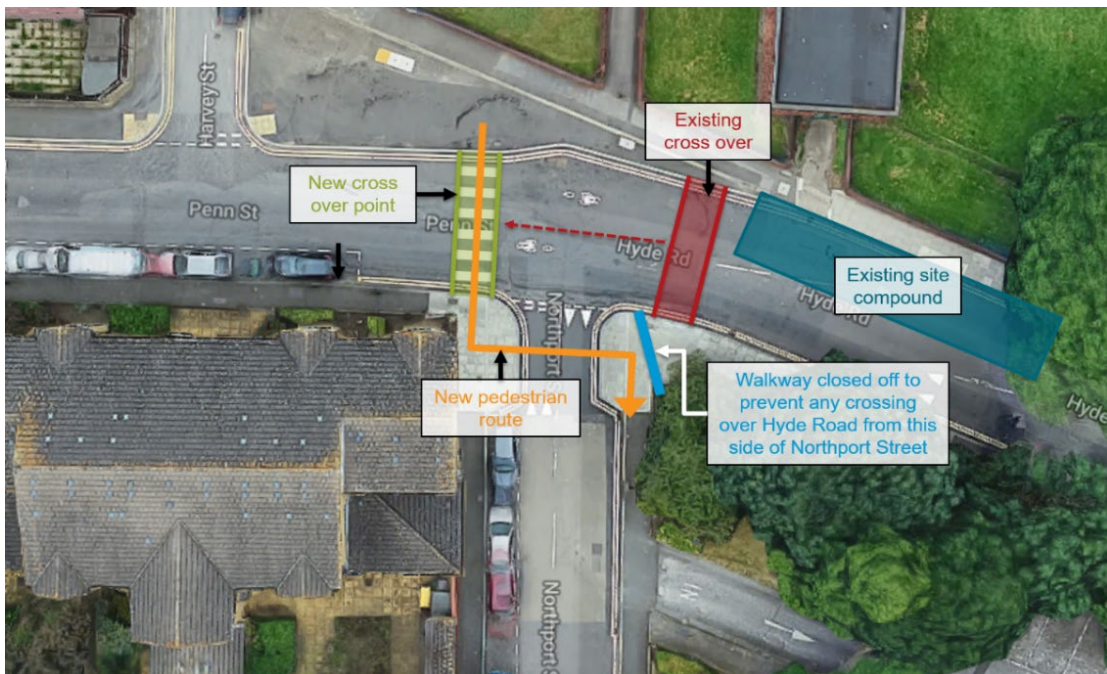

19 July 2019

Dear Resident,

We are writing to inform you of two separate items of works that will be starting from Monday 22 July 2019.

What is happening?

Item 1

We will be temporarily changing the location of the zebra crossing on Hyde Road and move it to the corner of Penn Street to allow us to continue the district heating works.

Hyde Road will remain open as normal and we will continue to have our traffic marshals to manage the crossing to ensure pedestrians and vulnerable road users are helped in crossing the road. Once we have completed that section of the district heating works, which will take one week to do, we will then put back the zebra crossing to its original location, on Monday 29 July. These works have been agreed by London Borough of Hackney Streetscene team.

I have added some images and an aerial view to show the temporary relocation of the crossing points (see below images).

Item 2

We will be starting the next section of the district heating works, this time we will be working within the playground/car parking area of Shoreditch Park Primary School (see image below).

During these works Northport Street and Gopsall street will remain open as usual however we will have some construction vehicles delivering materials and machinery to the school via Northport Street and Gopsall street. All our vehicles will be marshalled by our traffic marshals as per the traffic management plan and we will continue to ensure pedestrians and vulnerable road users are helped in crossing the road.